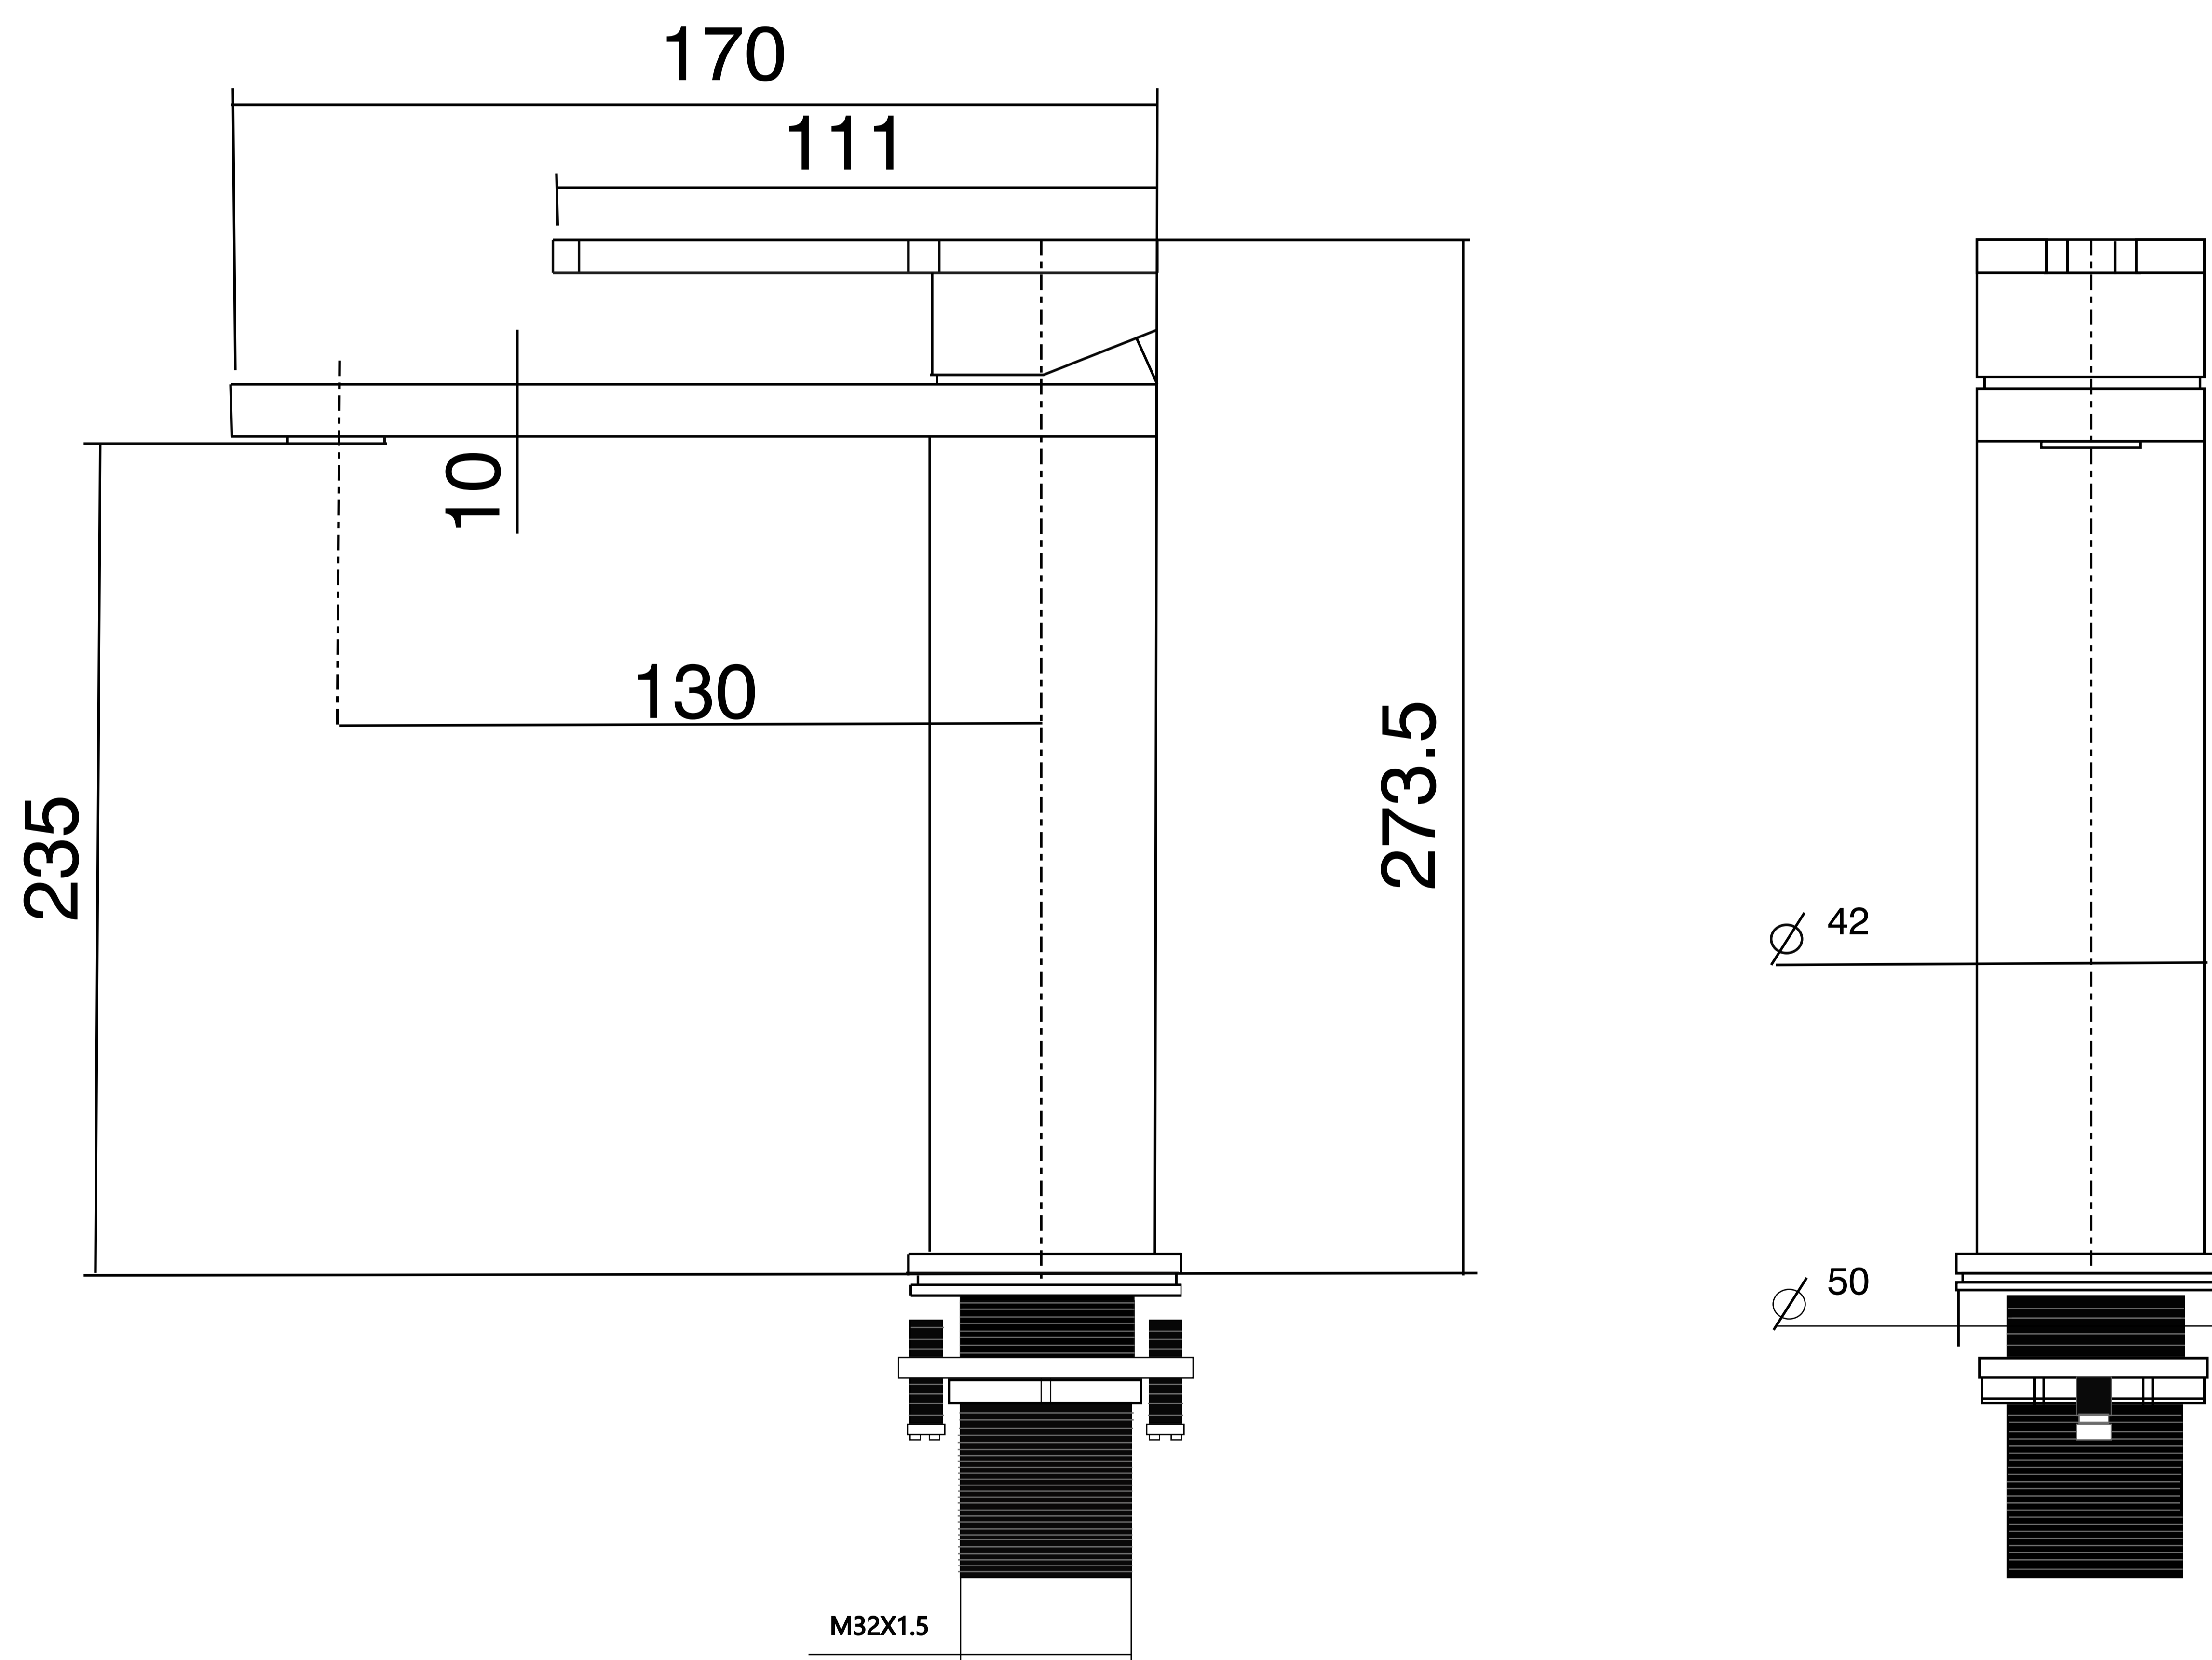

# Basin Mixer

Product Code : **2602**

## Technical Drawing

All dimension are in **mm**